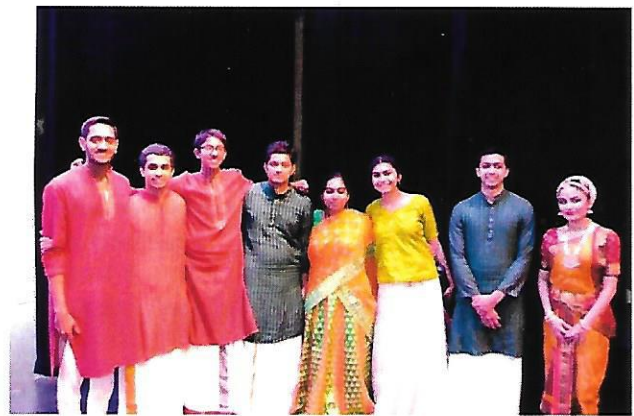

CLASSICAL ARTS SOCIETY

HOUSTON

CLASSICAL ARTS SOCIETY OF HOUSTON PROUDLY PRESENTS

Grand Vocal Concert

Sunday, Oct 15, 2017 at 4 PM

Meenakshi Temple Kalyana Mandapam
17130 McLean Rd, Pearland, TX 77584.

Sangeetha Kalanidhi Sanjay Subrahmanyam

T.V. VARADHARAJEN in & as

SRI THYAGARAJAR

A Devotional Play Sri Tyagarajar

By T.V. Varadharajen and Troupe from Chennai
to the background of classical songs selected and sung
by Bombay Jayashri

CLASSICAL ARTS SOCIETY OF HOUSTON HIGHLIGHTS OF 2017

“A Musical In Memoriam to a Maestro”

As a Tribute to

Padma Vibhushan Dr. M. Balamurali Krishna

Organized By

Abhishek Balakrishnan & Houston’s Next Gen Artists

MEET & GREET

Sri P. UNNIKRISHNAN

Renowned Carnatic Vocalist and
Award-Winning Playback singer